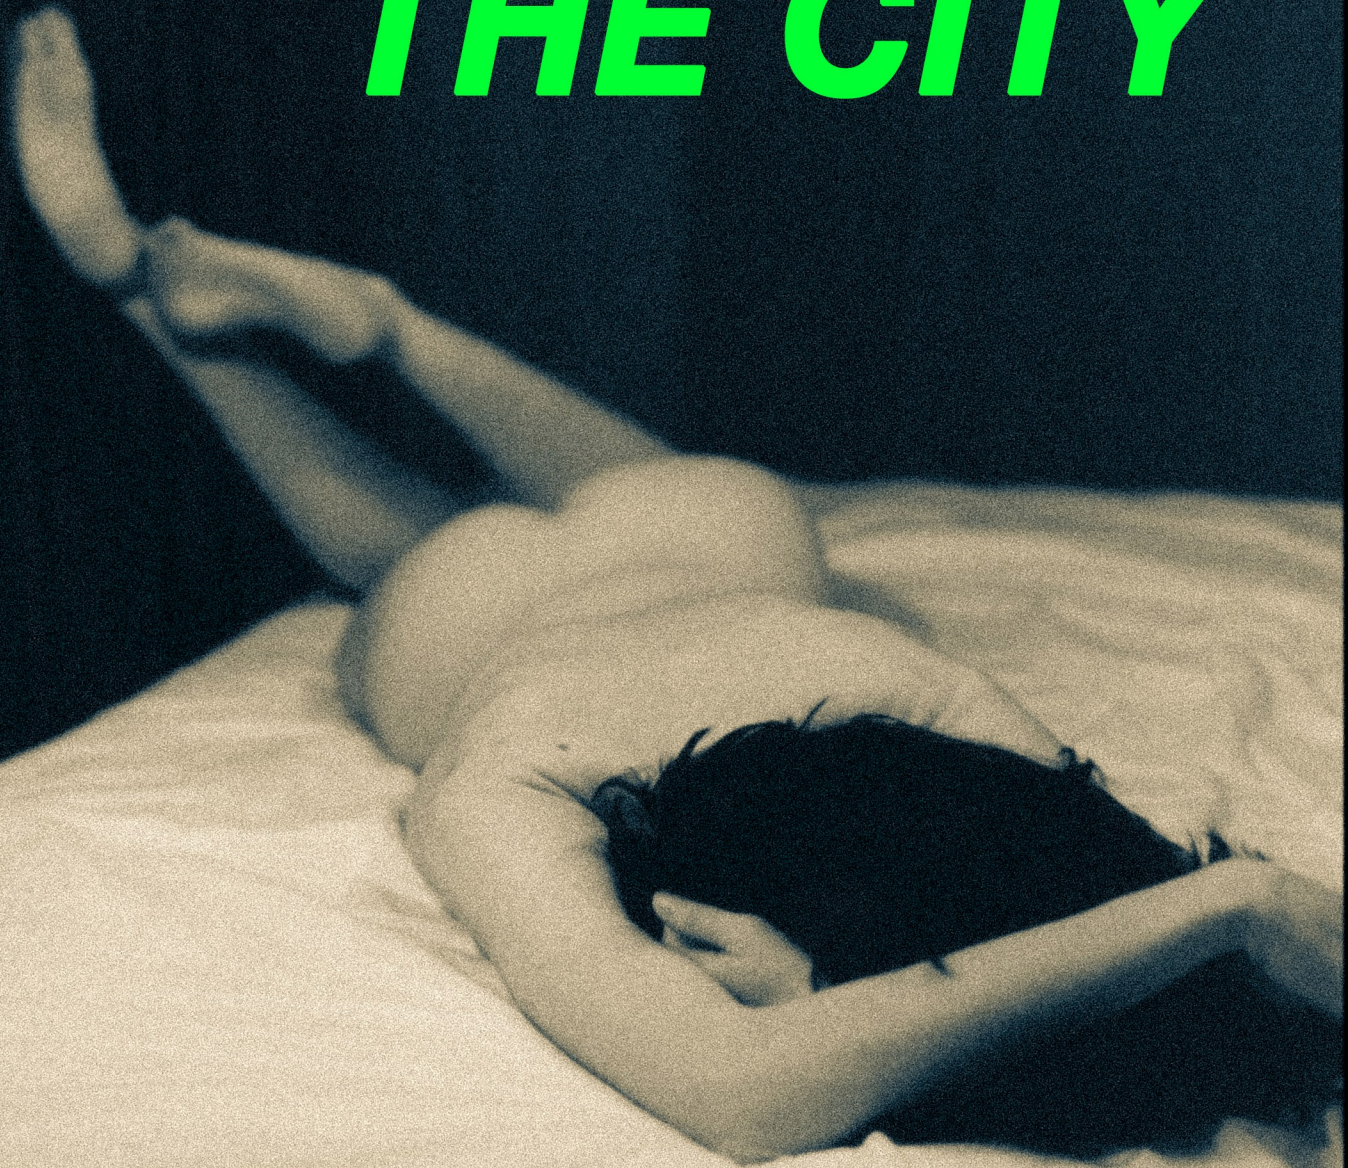

***I HAVE
TO LEAVE
THE CITY***